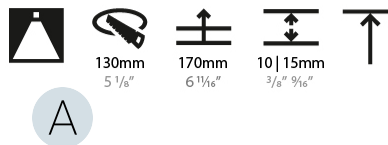

PHYSICAL

Shape: Round
Diameter (mm): 139
Diameter (in): 5 1/2
Height (mm): 151
Height (in): 5 15/16
Ceiling Thickness (mm): 10 / 12.5 / 15
Ceiling Thickness (in): 3/8 or 1/2 or 9/16
Min. Recessing Depth (mm): 170
Min. Recessing Depth (in): 6 11/16
Light Distribution: Downlight
Weight (kg): 0.926
Weight (lbs): 2.04
Fixture Finish: SSR / BKV / CWI / CRY / HAB / LAG / UFT / ITA / RUA / RUR / MIC / FTG / MYG / TWT / LOD / PUS / FRO / FUP / KIA / POP / BLS / SPG / MEY / GOH / GUM / CHC / COM / ABZ / JAG / OBR / MOS / ROR
Fixture Material: Aluminum Die Cast
Cut-out Measurements: 130mm / 5 1/8"

ELECTRICAL

Lamp Type: LED (Zhaga Standard)
Input Wattage (W): 28.6
Total Output Wattage (W): 26.4
Dimming: Tri-Mode (Non-Dimming and Phase Dimming (120Vac only) and 0-10V Dimming)
Driver Included: No
Driver Location: Recessed Housing
Driver Type: Constant Current - Universal
Driver Class: Class 2
Housing: See components
Input Voltage (V): 120 - 277
Constant Current (MA): 700

LED

Number of LEDs: 1
Color Temperature (°K): 2700 / 3000 / 3500 / 4000
Max. Delivered Lumen (lm): 2030 / 2080 / 2186 / 2230
Nominal Lumen (lm): 3210 / 3290 / 3459 / 3530
CRI: >90 CRI
Efficiency (%): 0.631
Lamp Life (hrs): 50000

OPTICAL

Reflector: 20 / 25 / 40

RATINGS AND CERTIFICATIONS

Certified By: Certified for North American Standards
IP rating: IP20