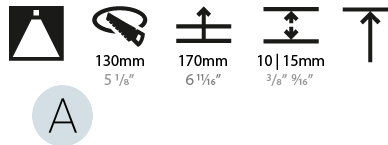

Series: Bioniq
Subseries: Bioniq Round Deep
Brand: Prolicht
Division: Architectural
Mounting Type: Recessed
Mounting Location: Ceiling
Subcategory: Downlight

PHYSICAL

Shape: Round
Diameter (mm): 139
Diameter (in): 5 1/2
Height (mm): 151
Height (in): 5 15/16
Ceiling Thickness (mm): 10 / 12.5 / 15
Ceiling Thickness (in): 3/8 or 1/2 or 9/16
Min. Recessing Depth (mm): 170
Min. Recessing Depth (in): 6 11/16
Light Distribution: Downlight
Weight (kg): 0.951
Weight (lbs): 2.1
Fixture Finish: SSR / BKV / CWI / CRY / HAB / LAG / UFT / ITA / RUA / RUR / MIC / FTG / MYG / TWT / LOD / PUS / FRO / FUP / KIA / POP / BLS / SPG / MEY / GOH / GUM / CHC / COM / ABZ / JAG / OBR / MOS / ROR
Fixture Material: Aluminum Die Cast
Cut-out Measurements: 130mm / 5 1/8"

ELECTRICAL

Lamp Type: LED (Zhaga Standard)
Input Wattage (W): 28.6
Total Output Wattage (W): 26.4
Dimming: Tri-Mode (Non-Dimming and Phase Dimming (120Vac only) and 0-10V Dimming)
Driver Included: No
Driver Location: Recessed Housing
Driver Type: Constant Current - Universal
Driver Class: Class 2
Input Voltage (V): 120 - 277
Constant Current (MA): 700

LED

Number of LEDs: 1
Color Temperature (°K): 2700 / 3000 / 3500 / 4000
Max. Delivered Lumen (lm): 1890 / 1940 / 2038 / 2080
Nominal Lumen (lm): 3210 / 3290 / 3459 / 3530
CRI: >90 CRI
Efficiency (%): 0.631
Lamp Life (hrs): 50000

OPTICAL

Reflector: 20 / 25 / 40

RATINGS AND CERTIFICATIONS

Certified By: Certified for North American Standards
IP rating: IP54