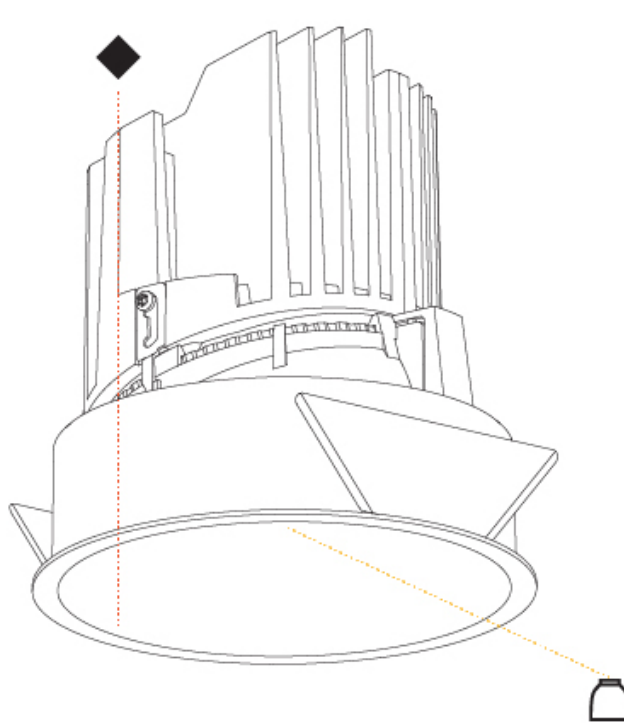

BIONIQ ROUND DEEP RECESSED

A35275-

PROJECT

TYPE

SPECIFIER

QUANTITY

DATE

A