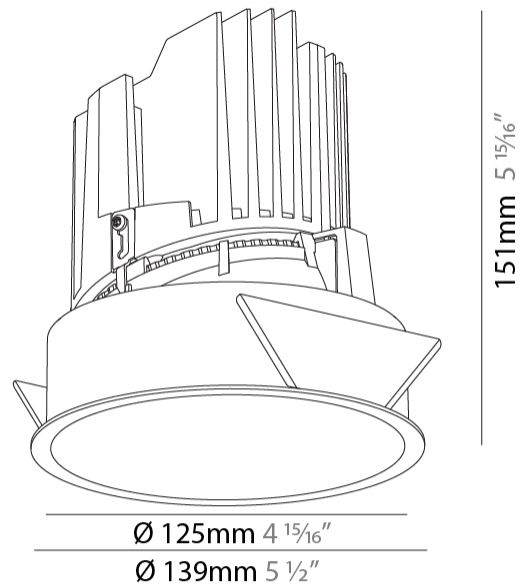

PHYSICAL

Shape: Round
Diameter (mm): 139
Diameter (in): 5 1/2
Height (mm): 151
Height (in): 5 15/16
Ceiling Thickness (mm): 10 / 12.5 / 15
Ceiling Thickness (in): 3/8 or 1/2 or 9/16
Min. Recessing Depth (mm): 170
Min. Recessing Depth (in): 6 11/16
Light Distribution: Downlight
Weight (kg): 0.926
Weight (lbs): 2.04
Fixture Finish: SSR / BKV / CWI / CRY / HAB / LAG / UFT / ITA / RUA / RUR / MIC / FTG / MYG / TWT / LOD / PUS / FRO / FUP / KIA / POP / BLS / SPG / MEY / GOH / GUM / CHC / COM / ABZ / JAG / OBR / MOS / ROR
Fixture Material: Aluminum Die Cast
Cut-out Measurements: 130mm / 5 1/8"

ELECTRICAL

Lamp Type: LED (Zhaga Standard)
Input Wattage (W): 28.6
Total Output Wattage (W): 26.4
Dimming: Tri-Mode (Non-Dimming and Phase Dimming (120Vac only) and 0-10V Dimming)
Driver Included: No
Driver Location: Recessed Housing
Driver Type: Constant Current - Universal
Driver Class: Class 2
Housing: See components
Input Voltage (V): 120 - 277
Constant Current (MA): 700

LED

Number of LEDs: 1
Color Temperature (°K): 2700 / 3000 / 3500 / 4000
Max. Delivered Lumen (lm): 2030 / 2080 / 2186 / 2230
Nominal Lumen (lm): 3210 / 3290 / 3459 / 3530
CRI: >90 CRI
Efficiency (%): 0.631
Lamp Life (hrs): 50000

OPTICAL

Reflector: 20 / 25 / 40

RATINGS AND CERTIFICATIONS

Certified By: Certified for North American Standards
IP rating: IP20